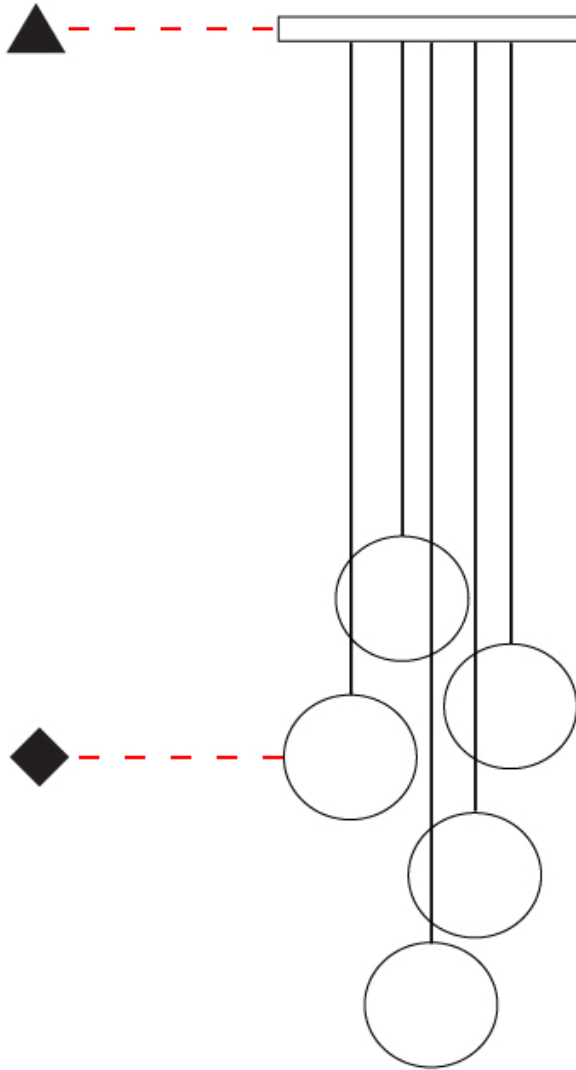

DO NOT DISTURB SUSPENSION

D131121-

PROJECT

TYPE

SPECIFIER

QUANTITY

DATE

D