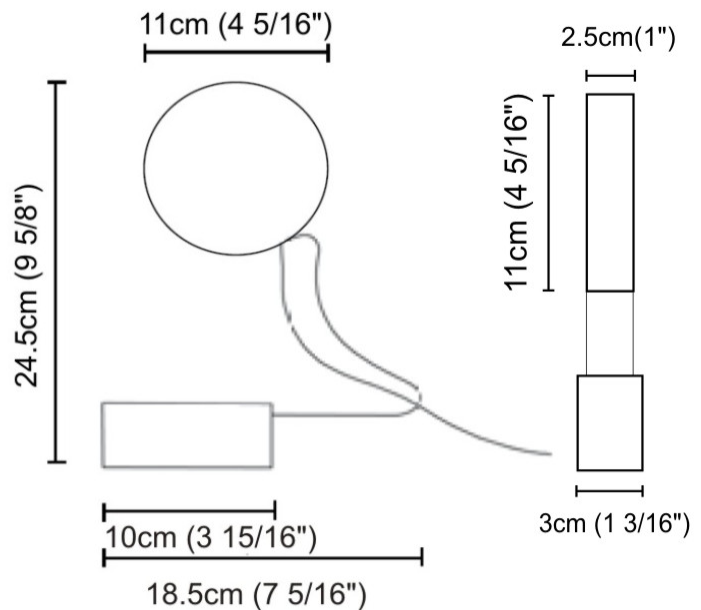

PROJECT	_____
TYPE	_____
SPECIFIER	_____
QUANTITY	_____
DATE	_____

DO NOT DISTURB PORTABLE

D134023-

base number   Finish
Options

1. To build a product code in our configurator select the specify button on the base model # product page
2. To build a manual product code on this datasheet choose from the options listed below in blue font and add the suffix to the base model #

GENERAL

Series: Do Not Disturb
Brand: Knikerboker
Division: Design
Mounting Type: Portable
Mounting Location: Table
Subcategory: Table

PHYSICAL

Shape: Round
Length (mm): 185
Length (in): 7 ⁵/₁₆
Width (mm): 30
Width (in): 1 ³/₁₆
Height (mm): 245
Height (in): 9 ⁵/₈
Light Distribution: Direct / Indirect
Diffuser: Opal
Fixture Finish: EWH / EBK / MAN / COF / PRD / SLF / GLF / CLF / BRL
Fixture Material: Metal

ELECTRICAL

Lamp Type: LED
Input Wattage (W): 8
Total Output Wattage (W): 7
Dimming: Non-Dimmable
Driver Included: Yes
Driver Location: Integrated
Driver Type: Constant Voltage - 120Vac
Driver Class: Class 2
Input Voltage (V): 120
Output Voltage (V): 24

LED

Number of LEDs: 1
Color Temperature (°K): 3000
Max. Delivered Lumen (lm): 1000
CRI: >85 CRI
Lamp Life (hrs): 50000

OPTICAL

RATINGS AND CERTIFICATIONS

Certified By: Certified for North American Standards
IP rating: IP20