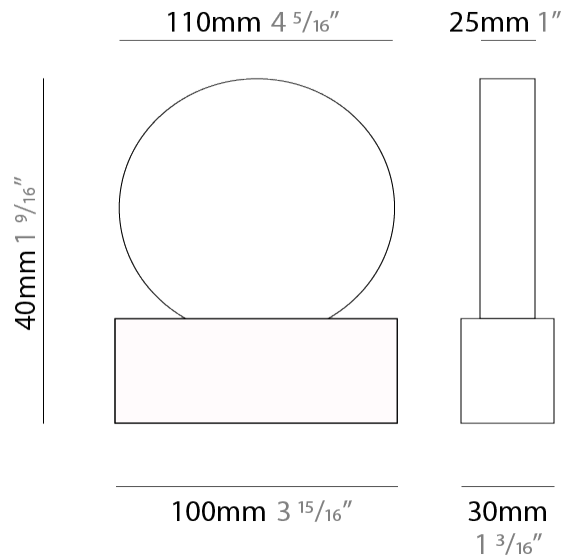

PROJECT
TYPE
SPECIFIER
QUANTITY
DATE

DO NOT DISTURB PORTABLE

D134019-

base number   Finish
Options

1. To build a product code in our configurator select the specify button on the base model # product page
2. To build a manual product code on this datasheet choose from the options listed below in blue font and add the suffix to the base model #

GENERAL

Series: Do Not Disturb
Brand: Knikerboker
Division: Design
Mounting Type: Portable
Mounting Location: Table
Subcategory: Table

PHYSICAL

Shape: Round
Length (mm): 110
Length (in): 4 ⁵/₁₆
Width (mm): 30
Width (in): 1 ³/₁₆
Height (mm): 140
Height (in): 5 ¹/₂
Light Distribution: Direct / Indirect
Diffuser: Opal
Fixture Finish: EWH / EBK / MAN / COF / PRD / SLF / GLF / CLF / BRL
Fixture Material: Metal

ELECTRICAL

Lamp Type: LED
Total Output Wattage (W): 8
Dimming: Non-Dimmable
Driver Included: Yes
Driver Location: Integrated
Driver Type: Constant Voltage 120Vac
Driver Class: Class 2
Input Voltage (V): 120
Output Voltage (V): 24

LED

Number of LEDs: 1
Color Temperature (°K): 3000
Max. Delivered Lumen (lm): 1000
CRI: >85 CRI

OPTICAL

RATINGS AND CERTIFICATIONS

Certified By: Certified for North American Standards
IP rating: IP20