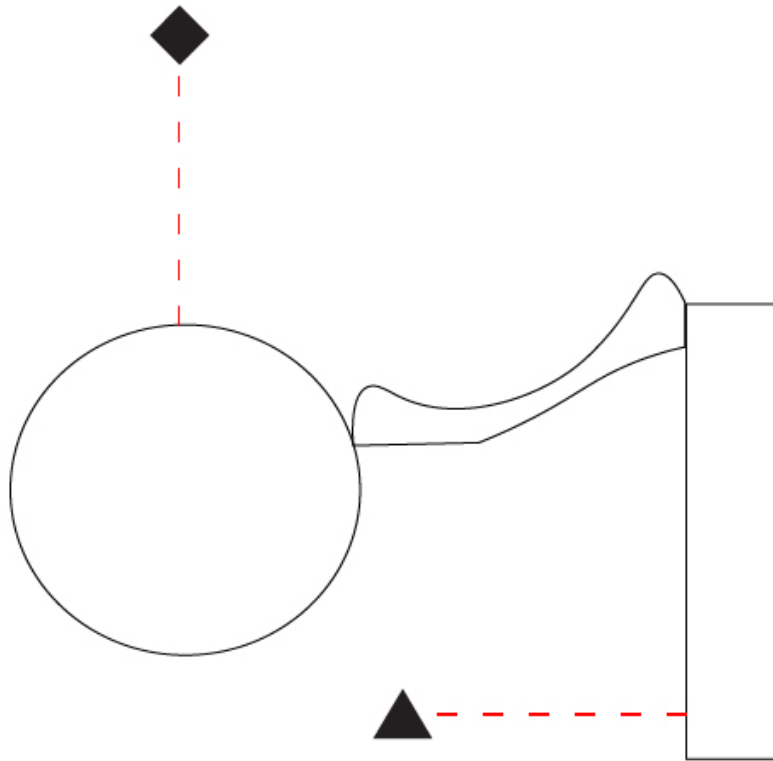

DO NOT DISTURB SURFACE

D133027-

PROJECT
TYPE
SPECIFIER
QUANTITY
DATE

D